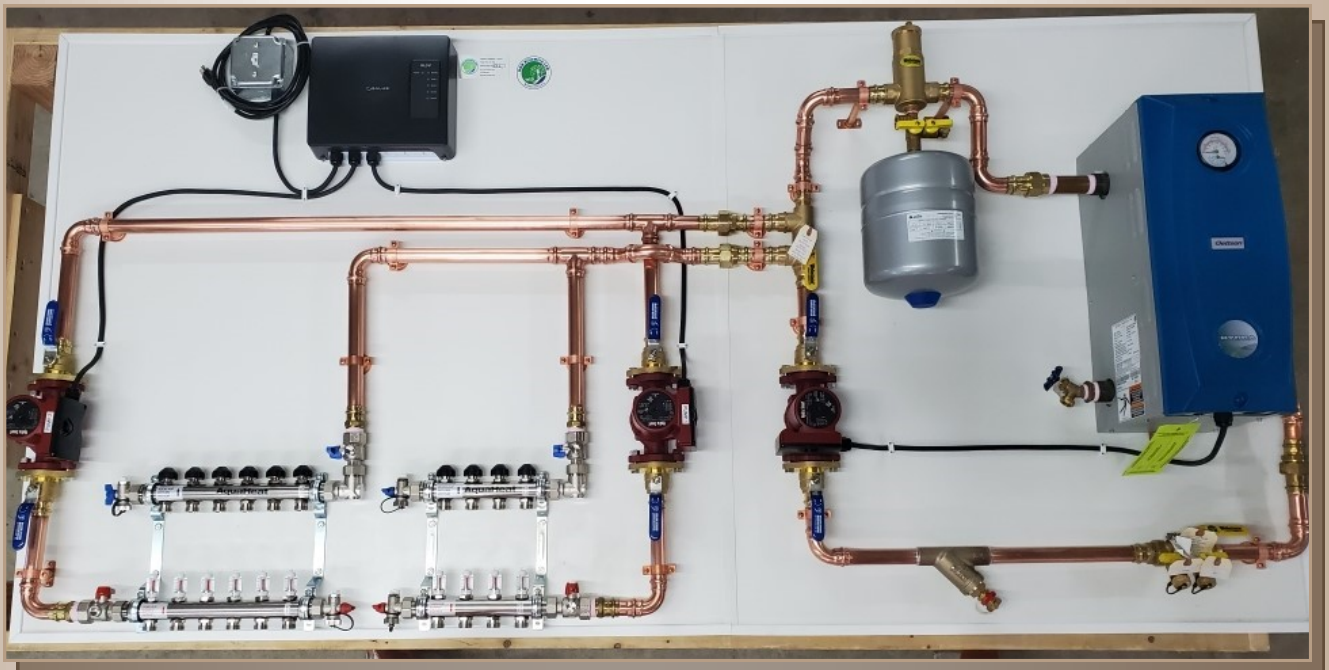

INFO@WILLOWSRA.COM

(715) 253-3010