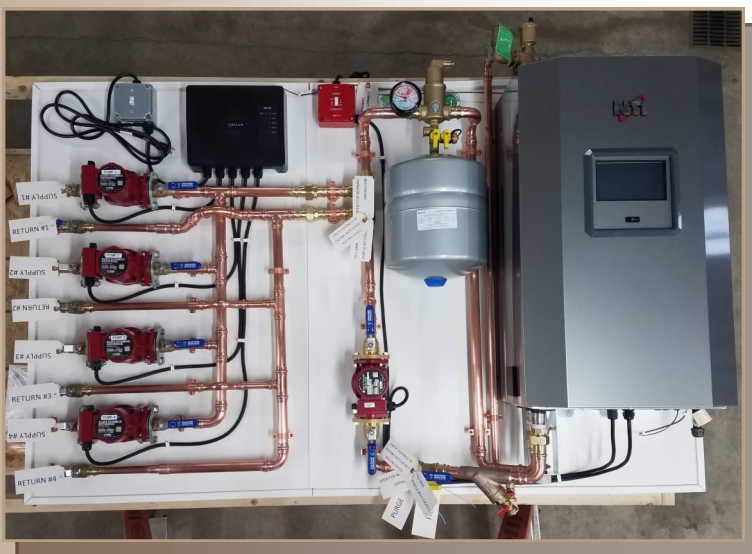

BOILER & PUMP CONTROL BOARDS

MULTIPLE HEAT SOURCES

**CAN BE BUILT WITH MULTIPLE BOILER
OPTIONS**

NEW CONSTRUCTION OR RETROFIT

TANKLESS DOMESTIC HOT WATER

MULTIPLE ZONE POSSIBILITIES

FULL CUSTOMIZATION

**PRESS FITTINGS FOR STRENGTH AND
APPEARANCE**

DESIGNED AND ASSEMBLED IN WI

HUGE TIME SAVINGS OF ON SITE INSTALL

FULLY PRESSURE AND POWER TESTED

INFO@WILLOWSRA.COM

(715) 253-3010

BOILER & PUMP CONTROL BOARDS

INFO@WILLOWSRA.COM

(715) 253-3010