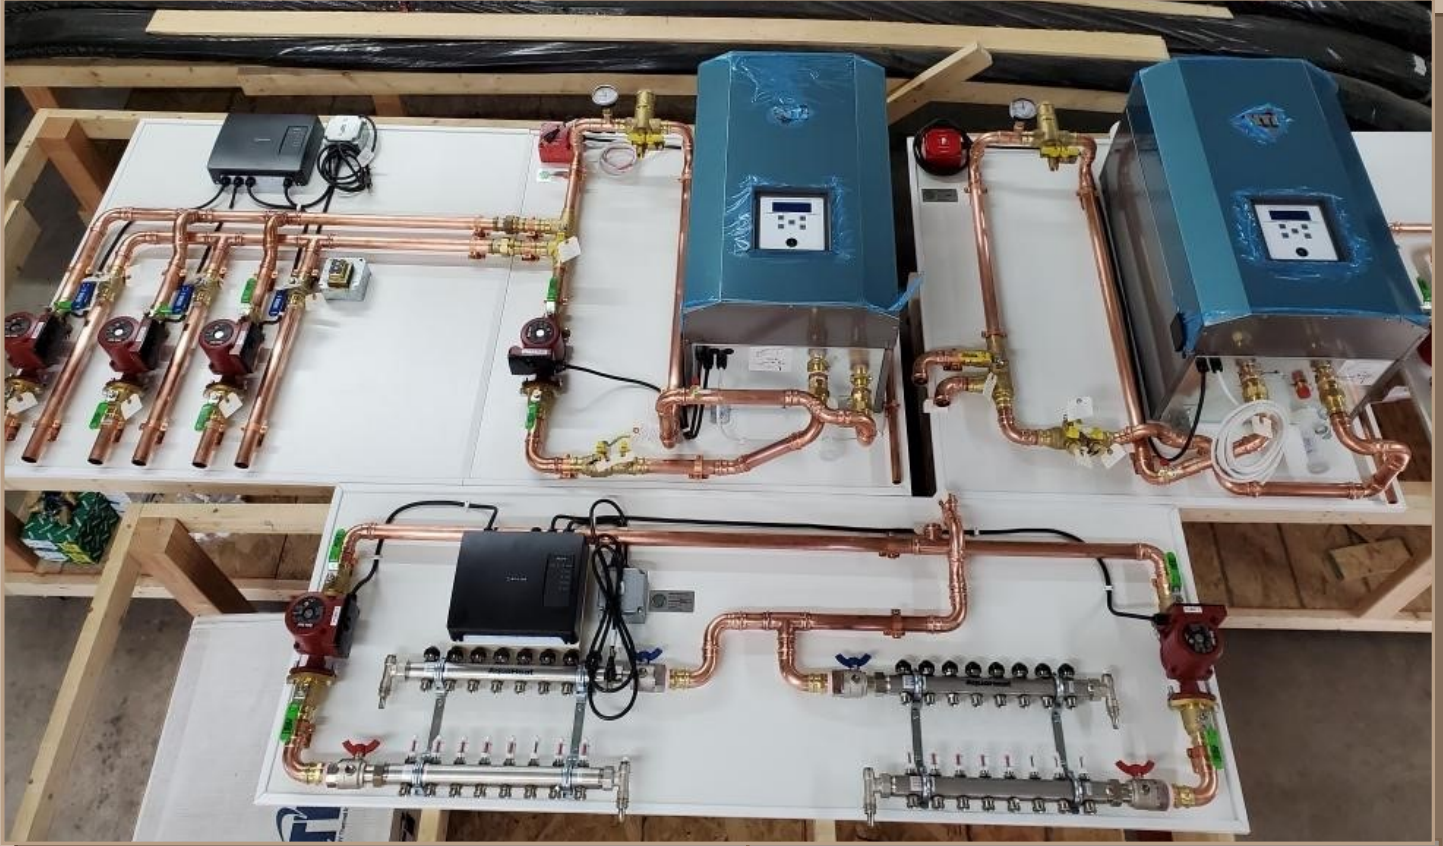

BOILER & PUMP CONTROL BOARDS

MULTIPLE HEAT SOURCES

**CAN BE BUILT WITH MULTIPLE BOILER
OPTIONS**

NEW CONSTRUCTION OR RETROFIT

TANKLESS DOMESTIC HOT WATER

MULTIPLE ZONE POSSIBILITIES

FULL CUSTOMIZATION

**PRESS FITTINGS FOR STRENGTH AND
APPEARANCE**

DESIGNED AND ASSEMBLED IN WI

HUGE TIME SAVINGS OF ON SITE INSTALL

FULLY PRESSURE AND POWER TESTED

INFO@WILLOWSRA.COM

(715) 253-3010

BOILER & PUMP CONTROL BOARDS

INFO@WILLOWSRA.COM

(715) 253-3010